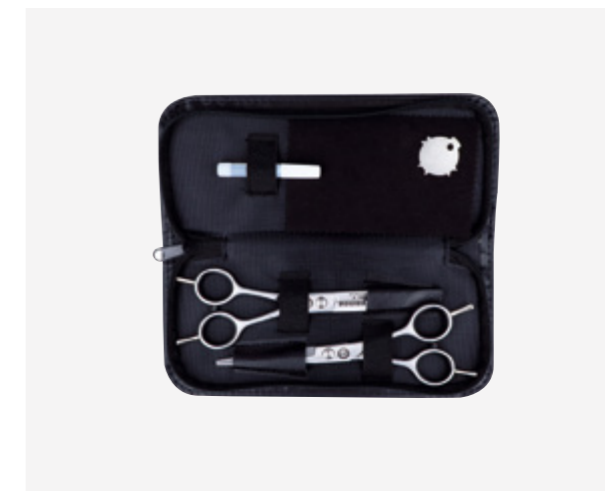

TROUSSE SCULPTOR · ESTOJO SCULPTOR

REF.06825

EAN: 8423029071059
u.m.vta: 1units - 10box
10x10 units

P.V.P.R 26,78€ ● 6"