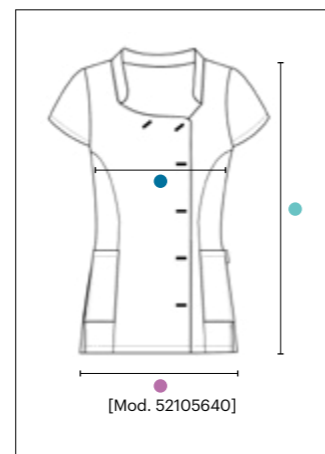

[Mod. 52105640]