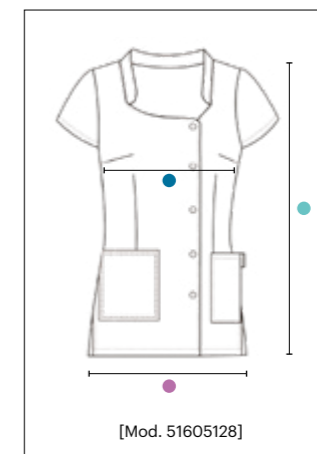

CASACA CORAZONES · HEARTS COATS

REF.06297/58/1 [S]

REF.06297/58/2 [M]

EAN: 1000001621456
u.m.vta: 1units - 40box

EAN: 1000001621463
u.m.vta: 1units - 40box

● 72-74 cm
● 102-106 cm
● 98-102 cm

● 73-75 cm
● 108-112 cm
● 106-110 cm

P.V.P.R **27,82€**

REF.06297/58/3 [L]

REF.06297/58/4 [XL]

EAN: 8435552706872
u.m.vta: 1units - 40box

EAN: 1000001621487
u.m.vta: 1units - 40box

● 75-77 cm
● 116-120 cm
● 114-118 cm

● 77-79 cm
● 124-128 cm
● 120-124 cm

P.V.P.R **37,40€**

[Mod. 51605128]